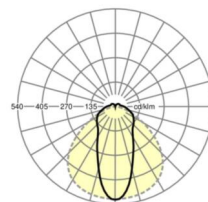

CHARACTERISTICS

Order number	19155004080
EAN number	4020863414369
Commodity code	94051190
Certification mark	IP 20, Protection class I, ENEC10 VDE, F, HACCP DIN10500/Food/IFS-application-related suitability/BRC, Indoor, CE
Impact resistance (IK rating)	IK03 (10°C bis 35°C)
Ambient temperatur	ta 10°C to 35°C
Warranty period	5 years
State funding programs	BEG - Federal funding for efficient buildings (valid only for Germany)

ELECTRICAL ENGINEERING

Controller	Electronic driver (1 pcs.)
System output	42W
Mains voltage	230V/50Hz
Energy efficiency class/light source	C

LIGHTING TECHNOLOGY

Placement	LED, Colour rendering/Light colour CRI ≥ 80 / 3000K
Colour tolerance (MacAdam)	3SDCM
Photobiological safety (Luminaire)	RG1
Nominal luminous flux	6975lm
LED service life	50000h L80/B10 (Tq 35°C)
Luminaire luminous efficiency	168lm/W
Beam angle	45° (C0) / 100° (C90)
UGR lat./long.	23.5 / 23.5

MECHANICS

Housing colour	traffic white RAL 9016
Dimensions (LxWxH/DxH)	1531mm x 63mm x 54mm
Weight (net)	2.1kg
Type of installation	Mounting rail system installation, Light structure

Dimensions

L	1531 mm	Length
B	63 mm	Width
H	54 mm	Height

DEEP-LINK

<https://www.regiolux.de/en/article/19155004080>

Reference	LED 7500lm 830
ηLB	100 %
Φ ↓/↑	90 % / 10 %
UGR lat./long.	23.5 / 23.5